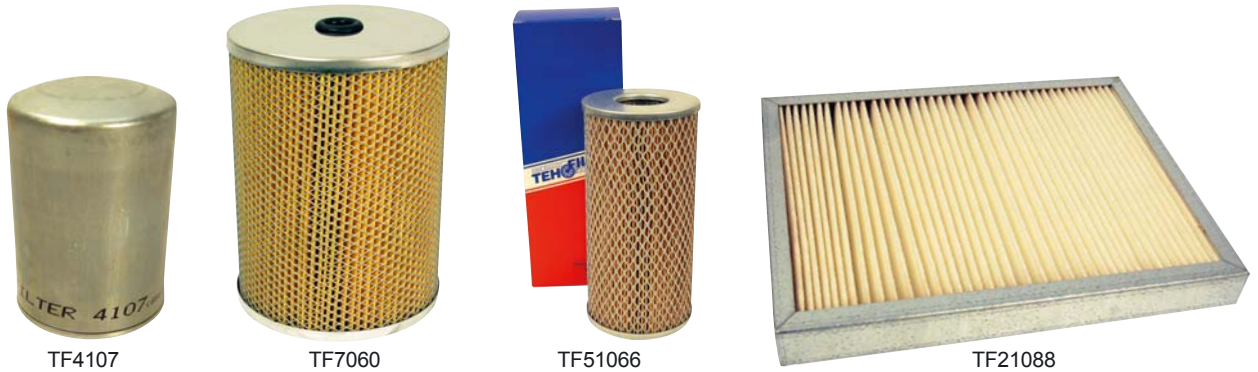

L1

TRACTOR MODELS	OIL FILTER	FUEL FILTER	HYDRAULIC FILTER	CABIN FILTER
400, 500 and 800 series →1982	TF4107 (a)	TF7059 TF7060 (b)	TF51066 1997→	TF21088

a - turbo filter
b - 1983→

WATER PUMP

T0703

- all watercooled models
- 50, 52, 500 and 800 series

STABILIZER PAIR

T0186

- 50, 521 etc.
- inner pipe 30 x 30 mm
- pin 12 mm

WATER PUMP

FE363160

- 100, 300, 600 series 1970-1990
- D208, D226, D227 engines

LIFT PUMP

VPD3030

- all models 3-screw fastening
- F150.204.710011

HEATER FAN MOTOR

- all models with single-end axle

**Left
T5155**

**Right
T5156**

INJECTOR NOZZLE

SD713084

DLA151S972