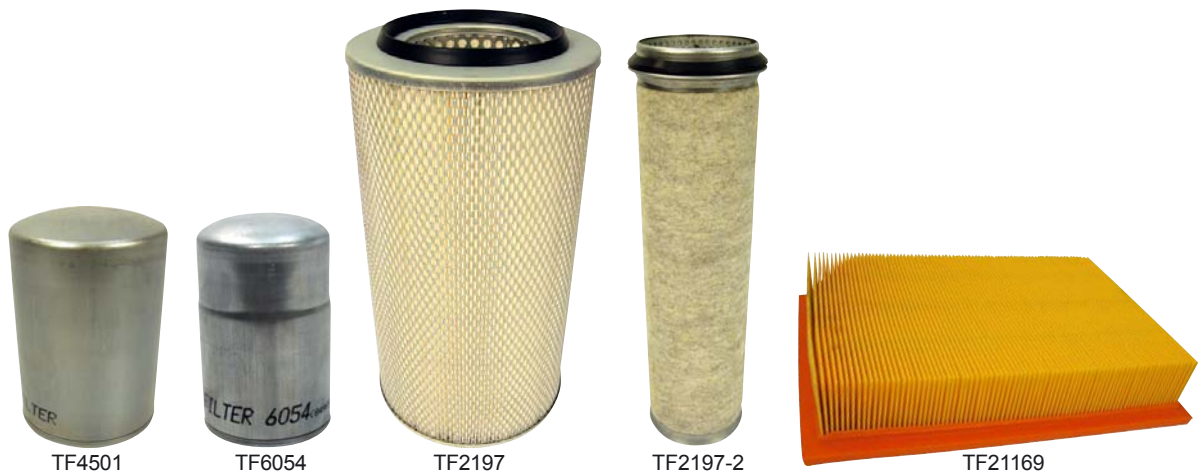

TRACTOR MODEL		OIL FILTER	FUEL FILTER	AIR FILTER OUTER	AIR FILTER INNER	CABIN FILTER
Favorit 711, 712, 714, 716 Vario	11/99-	TF5530				TF21214
Favorit 816, 818, 822, 824 Turbo, Favorit 916, 920 Vario * Engine D 0826LE	8/93-	TF4057	TF6206	TF2177	TF2177-2	TF21214 TF21169 (b)
Favorit 924, 926 Vario	1/98-	TF4057	TF6206	TF2156	TF2156-2	TF21214
F345 GT/GTM, F360 GT/GTF/GTH		TF4050	TF6054	TF2182-1		
F365 GT, F380 GT, F380 GTA/GT		TF4050	TF6054	TF2104-1		
Xylon 520, 522, 524		TF4057	TF6206			
TS 60		TF4014	TF6054	TF2104-1	TF2104-2	
80 Allrad		TF4050	TF6054	TF2182-1		
80/65		TF4014	TF6054 TF6206 (c)			

b - with air-condition

c - partly