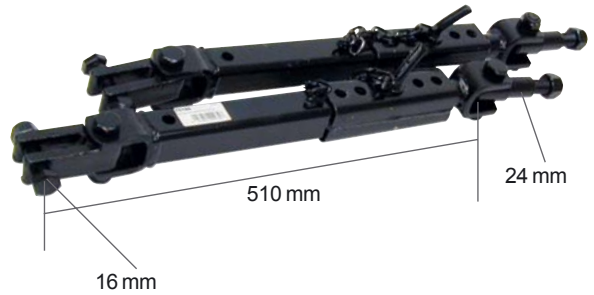

L1

TRACTOR MODELS	OIL FILTER	FUEL FILTER	HYDRAULIC FILTER	CABIN FILTER
400, 500 and 800 series →1982	TF4107 (a)	TF7059 TF7060 (b)	TF51066 1997→	TF21088

a - turbo filter
b - 1983→

WATER PUMP

T0703

- all watercooled models
- 50, 52, 500 and 800 series

STABILIZER PAIR

T0186

- 50, 521 etc.
- inner pipe 30 x 30 mm
- pin 12 mm

WATER PUMP

FE363160

- 100, 300, 600 series 1970-1990
- D208, D226, D227 engines

LIFT PUMP

VPD3030

- all models 3-screw fastening
- F150.204.710011

HEATER FAN MOTOR

- all models with single-end axle

**Left
T5155**

**Right
T5156**

INJECTOR NOZZLE

SD713084

DLA151S972

TRACTOR MODEL

CLUTCH ASSEMBLY

DRIVE CLUTCH PLATE

RELEASE BEARING

303 Farmer,
304, 305, 306, 308, 309 (L-LS)
307, 310, 311, 312 (LS-LSA)

LUK133030120 (3)
OE E198.100.100.020
OE E312.100.101.010

LUK333005427
OE H199.100.420.010
OE H199.100.420.030
OE H199.104.420.010