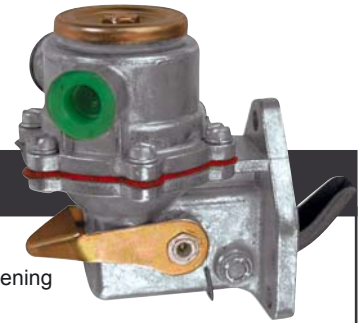

L1

TRACTOR MODELS	OIL FILTER	FUEL FILTER	HYDRAULIC FILTER	CABIN FILTER
400, 500 and 800 series →1982	TF4107 (a)	TF7059 TF7060 (b)	TF51066 1997→	TF21088

a - turbo filter
b - 1983→

WATER PUMP

T0703

- all watercooled models
- 50, 52, 500 and 800 series

STABILIZER PAIR

T0186

- 50, 521 etc.
- inner pipe 30 x 30 mm
- pin 12 mm

WATER PUMP

FE363160

- 100, 300, 600 series 1970-1990
- D208, D226, D227 engines

LIFT PUMP

VPD3030

- all models 3-screw fastening
- F150.204.710011

HEATER FAN MOTOR

- all models with single-end axle

**Left
T5155**

**Right
T5156**

INJECTOR NOZZLE

SD713084

DLA151S972

TRACTOR MODEL

CLUTCH ASSEMBLY

DRIVE CLUTCH PLATE

RELEASE BEARING

303 Farmer,
304, 305, 306, 308, 309 (L-LS)
307, 310, 311, 312 (LS-LSA)

LUK133030120 (3)
OE E198.100.100.020
OE E312.100.101.010

LUK333005427
OE H199.100.420.010
OE H199.100.420.030
OE H199.104.420.010