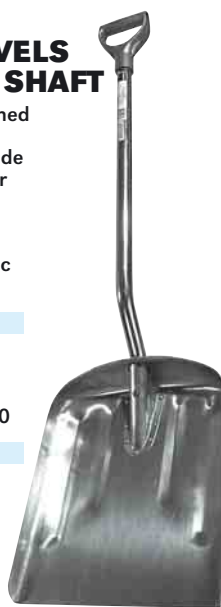

SNOW SHOVELS WITH FIBERGLASS SHAFT

- blade of shovel made of strong sea water aluminium (ALMG3)
- handle made of frost-proofed plastic
- blade 370 mm

ELUL112

- length 112 cm
- weight 1,5 kg
- packing size: /30
- EAN 6417760350148

ELUL135

- length 135 cm
- weight 1,7 kg
- packing size: /30
- EAN 6417760180691

SNOW SHOVELS WITH STEEL SHAFT

- ergonomically formed steel tube shaft
- blade of shovel made of strong sea water aluminium (ALMG3)
- handle made of frost-proofed plastic
- blade 370 mm

ELUT112

- length 112 cm
- weight 1,9 kg
- packing size: /30
- EAN 6417760823550

ELUT135

- length 135 cm
- weight 2,0 kg
- packing size: /30
- EAN 6417760070886

BUCKET SHOVEL

EKUP35

- handle made of HD-polyethene plastic
- ergonomic shaft made of birch, length 120 cm
- casing made of strong Dur-Al Extra-aluminium, thickness 2,5 mm, capacity 3,5 ltr
- weight 1,8 kg
- packing size: /30
- EAN 6417760544066