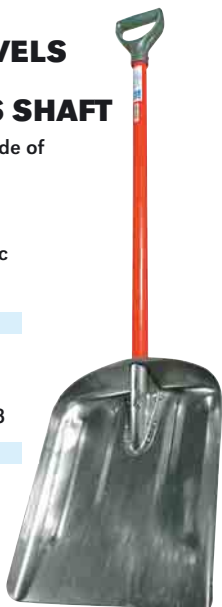

ALUMINIUM SHOVEL

TT1205B

- casing made of 1,5 mm aluminium
 - wooden shaft
 - plastic handle
 - packing size: 1/5/240
- EAN 8005718020120

SNOW/GRAIN SHOVEL

TT1205A

- casing 325 x 400 mm painted steel
 - wooden shaft
 - plastic handle
 - packing size: 1/5/270
- EAN 8005718013788

SNOW SHOVELS WITH FIBERGLASS SHAFT

- blade of shovel made of strong sea water aluminium (ALMG3)
- handle made of frost-proofed plastic
- blade 370 mm

ELUL112

- length 112 cm
- weight 1,5 kg
- packing size: /30
- EAN 6417760350148

ELUL135

- length 135 cm
- weight 1,7 kg
- packing size: /30
- EAN 6417760180691

SNOW SHOVELS WITH STEEL SHAFT

- ergonomically formed steel tube shaft
- blade of shovel made of strong sea water aluminium (ALMG3)
- handle made of frost-proofed plastic
- blade 370 mm

ELUT112

- length 112 cm
- weight 1,9 kg
- packing size: /30
- EAN 6417760823550

ELUT135

- length 135 cm
- weight 2,0 kg
- packing size: /30
- EAN 6417760070886

BUCKET SHOVEL

EKUP35

- handle made of HD-polyethene plastic
- ergonomic shaft made of birch, length 120 cm
- casing made of strong Dur-Al Extra-aluminium, thickness 2,5 mm, capacity 3,5 ltr
- weight 1,8 kg
- packing size: /30
- EAN 6417760544066