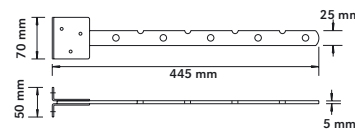

AIRING RACK FOR CLOTHES

- to the roof or wall
- grooves and holes for hangers
- the rod can be turned downwards
- packing size: 1/10

Order no.	Surface treatment	EAN
B0112	FE/ZN	6416224750005
B0113	FE/ZN/valkoinen	6416224578005