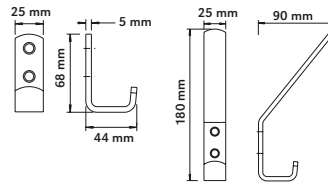

COAT HOOK

- firm, for all kind of hanging
- material: FE/CR
- packing size: 1/10

Order no.	Length mm	EAN
HE0114	68	6416224236004
HE0115	180	6416224237001

TOWEL HOOKS

- material: aluminium
- surface treatment: painted white
- 2 pcs / package
- packing size: 1/10/180
- EAN 6418914500440