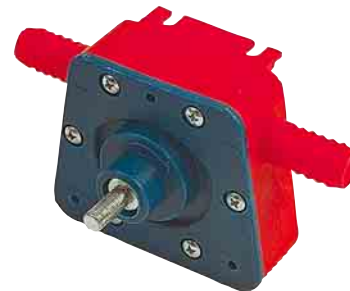

TUB ROUNDED

TT1263

- capacity 65 l
- dimensions: Ø56 • H35 cm
- packing size: /100
- EAN 4012411000612

ROTARY PUMP

XMS110

- multipurpose using possibilities at home, garden, ranch, boats, car etc.
- max 2000-3000 rpm, min. 350 W
- hose diameter 20 mm (inner diameter)
- reinforced suction hose, max. length 3 m
- incl. pump, mounting bracket and filter
- capacity: without suction hose filter approx. 40-50 l/min
- lifting height 2 m from the surface to be pumped
- lift max. 15 m
- packing size: 1/6/36
- EAN 6418914603004