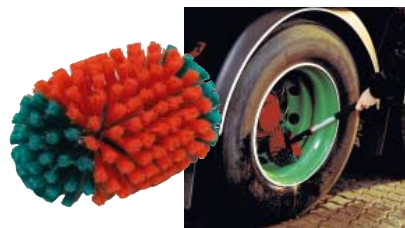

BRUSH WITH ADJUSTABLE HEAD

VIK001

- filament type: soft polyester
 - slanted filaments, length 50 mm
 - max. temperature 110 °C
 - with water channel
 - adjustable head for ensuring easy and comfortable cleaning of the cars
 - can be used with all Vikan -shafts
 - dimensions: 130 x 260 mm
 - packing size: 1
- EAN 5705025268521